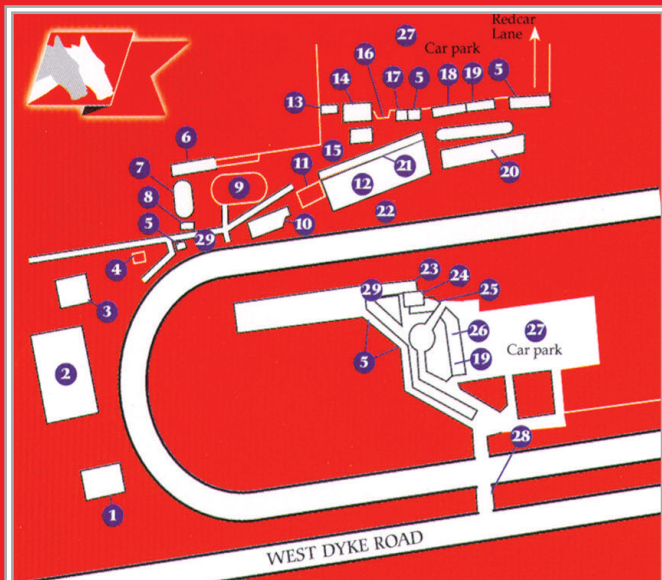

Getting Around Redcar Racecourse

- 1. Horsebox Park**
- 2. Stables**
- 3. Hostel**
- 4. Caretaker**
- 5. Turnstiles**
- 6. Saddling**
- 7. Outer Parade Ring**
- 8. Vets Sampling Unit**
- 9. Parade Ring**
- 10. Paddock Rooms**
- 11. The Zetland Terrace Bar**
- 12. The Petch Stand**
(Top floor - Crow's Nest & Voltigeur Restaurants)
- 13. Ambulance Room**
- 14. Weighing Room/Race Office**
- 15. Winners' Enclosure**
- 16. Grandstand Entrance**
- 17. Grandstand Entrance**
- 18. Racecourse Security Office and Police**
- 19. Toilets**
- 20. Secondary Stand**
- 21. Tote**
- 22. Bookmakers**
- 23. Viewing Terrace**
- 24. Clocktower**
- 25. Bar**
- 26. Cafe**
- 27. Car Parks**
- 28. Course Enclosure Entrance**
- 29. First Aid Post**